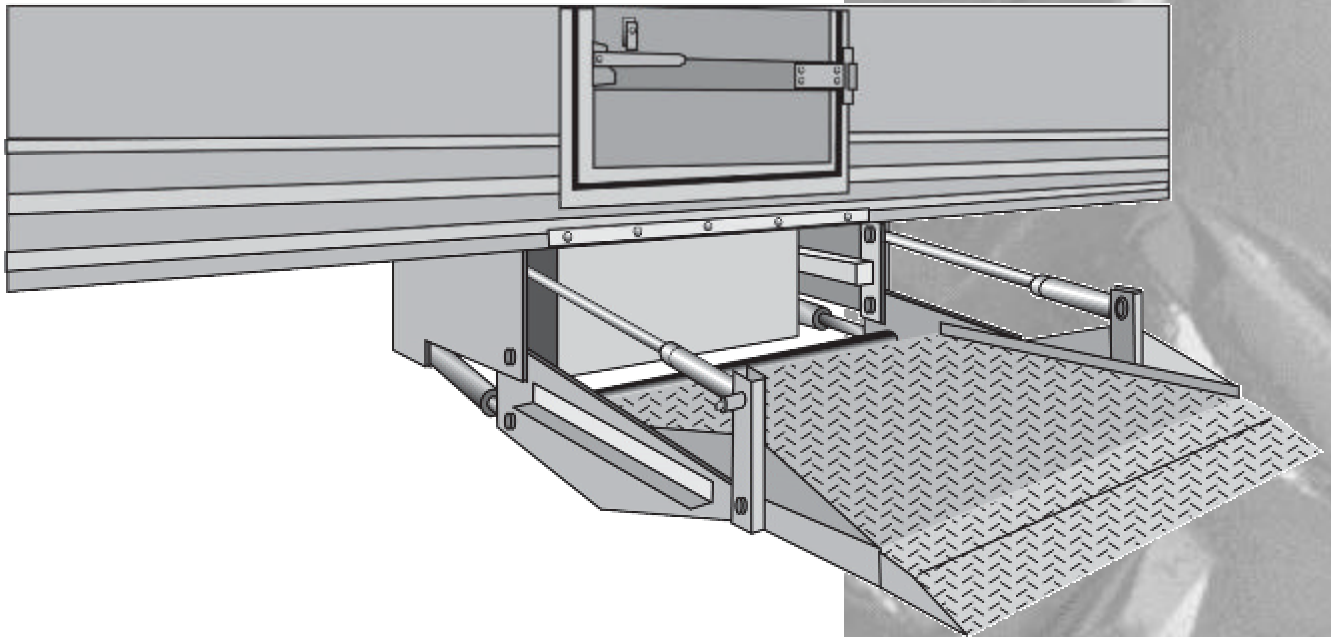

Model TLS
TLS 3500
TLS 4500

HIDE-A-WAY™
Trailer Side Door Lift Gate

10900 Kenwood Road • Cincinnati, OH 45242
Phone: 513.891.6210 • Fax: 513.891.4901
www.leymanlift.com
sales@leymanlift.com

HIDE-A-WAY™

Model TLS

Standard Features

- 12 volt D.C. power supply
- Marine toggle switch operation
- Two hydraulic cylinders perform the lifting
- Power pack enclosure - holds pump, motor (rear access), and has room for (2) batteries
- Power in and out
- Greaseless bushings
- Lifting arms are mounted near center of the platform
- Adjustable out/up stops
- Adjustable guides (side to side-in and out function)
- All bearing shafts/pivot pins are chrome plated steel
- Automatic over the road lock
- Maintenance Minder²™ Power Unit

Optional Features

- Emergency hand pump
- Bolt on kit for aluminum cross members
- Flashing safety lights
- Platform lights
- Cart stops
- Reflective tape kit
- Collapsible hand rails
- Walkaround push button

Standard Specifications

Capacity: 3500 and 4500 lbs.

Weight: 1250 - 1350 lbs.
(approx.)

Platform

Size: 42" wide x 55" deep + 10" taper
48", 60", and 72" wide also available

Floor Heights: 48" - 58"

Operating Position