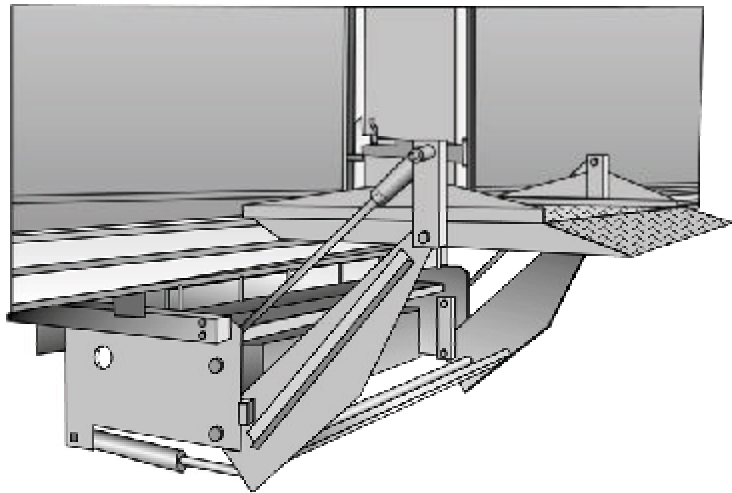

Standard Features

- 12 volt D.C. power supply
- Marine toggle switch operation
- Two hydraulic cylinders perform the lifting
- Power pack enclosure - holds pump, motor (rear access), and has room for (2) batteries
- Power in and out
- Greaseless bushings
- Lifting arms are mounted near center of the platform
- Adjustable out/up stops
- Adjustable guides (side to side-in and out function)
- All bearing shafts/pivot pins are chrome plated steel
- Automatic over the road lock
- Maintenance Minder²™ Power Unit

Standard Specifications

Capacity: 3500 and 4500 lbs.

Weight: 1250 - 1350 lbs.
(approx.)

Platform

Size: 42" wide x 55" deep + 10" taper
48", 60", and 72" wide also available

Floor Heights: 48" - 58"

Operating Position

Floor Level Position

LEYMAN LIFT GATES

10900 Kenwood Road • Cincinnati, OH 45242

Phone: 513.891.6210 • Fax: 513.891.4901

www.leymanlift.com

sales@leymanlift.com

LML00080-4/06