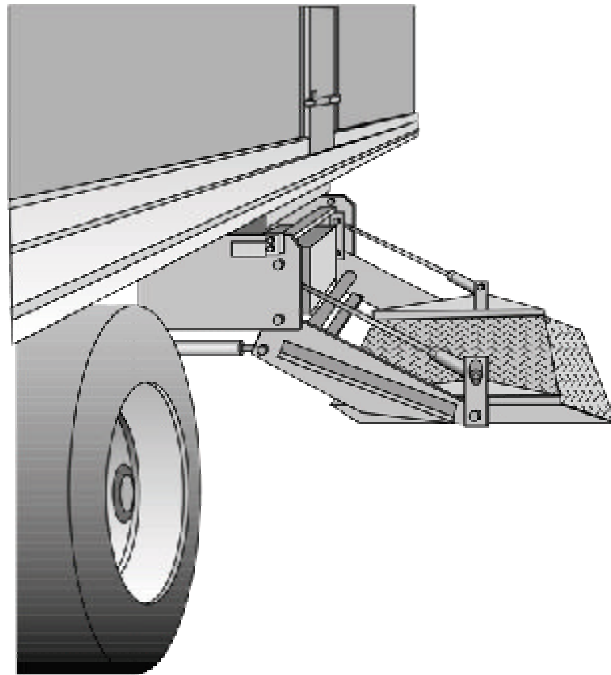

Standard Features

- 12 volt D.C. power supply
- Marine toggle switch operation
- Two hydraulic cylinders perform the lifting
- Power pack enclosure - holds pump, motor (rear access), and has room for (2) batteries
- Power in and out
- Greaseless bushings
- Lifting arms are mounted near center of the platform
- Adjustable out/up stops
- Adjustable guides (side to side-in and out function)
- All bearing shafts/pivot pins are chrome plated steel
- Automatic over the road lock
- Maintenance Minder²™ Power Unit

Optional Features

- Emergency hand pump
- Bolt on kit for aluminum cross members
- Flashing safety lights
- Platform lights
- Cart stops
- Reflective tape kit
- Collapsible hand rails
- Walkaround push button

Standard Specifications

Capacity: 3500 and 4500 lbs.

Weight: 1250 - 1350 lbs.
(approx.)

Platform

Size: 42" wide x 55" deep + 10" taper
48", 60", and 72" wide also available

Floor Heights: 48" - 58"

Operating Position