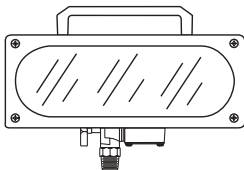

KR-33, KR-36, KR-37, KR-39

PART NUMBER

Quartz Halogen Lights

- Standard with a diffused reflector that is easily removable
- 13.5" W x 5.31" H x 4.88" D
- 8.75" H from swivel to top of handle
- Includes 3/4" swivel knuckle
- Fixture only part #: KR-33, KR-36, KR-37, KR-39

KR-33	350 watts	13,250	3 amps @120V	400 hrs
KR-36	650 watts	25,200	5.5 amps @120V	400 hrs
KR-37	750 watts	19,200	3.5 amps @ 220V	400 hrs
KR-39	900 watts	32,000	4.2 amps @ 240V	2000 hrs