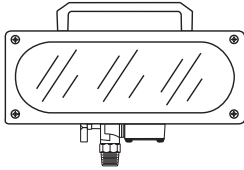

See page L5-L8 for available mounting options.

**Part Number**

**Wattage      Bulb Lumen Rating      Amps Drawn      Bulb Life**

**KR- 31**

**2nd Generation 12 Volt H.I.D.**

- 70 watt 12VDC light fixture
- Metal halide H.I.D. bulb
- 13.5" W x 5.31" H x 4.88" D
- 8.75" H from swivel to top of handle
- Includes 3/4" NPT swivel knuckle
- Fixture only part #: KR-31