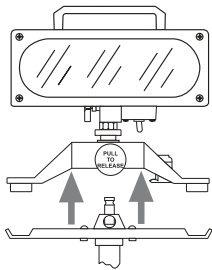

KR-__33DM*, KR-__36DM*, KR-__37DM*, & KR-__39DM*

PART NUMBER

Portable Demountable

- Portable Demountable model allows fixture to be removed from pole with a 700 Series portable light.
- Quartz halogen light fixture
- Hold-down assembly fastens light to permanently mounted baseplate.
- Can be mounted on any telescoping poles (100-500, and 800 series - Not available on the 600 or 900 Series)
- On/ off switch standard.
- Order plugs separately (page L15)

KR-33DM	350 watts	13,250	3 amps @120V	400 hrs
KR-36DM	650 watts	25,200	5.5 amps @120V	400 hrs
KR-37DM	750 watts	19,200	3.5 amps @ 220V	400 hrs
KR-39DM	900 watts	32,000	4.2 amps @ 240V	2000 hrs

* Demountables *MUST* be ordered with new poles and are *NOT* to be field retrofitted.

Contact us @