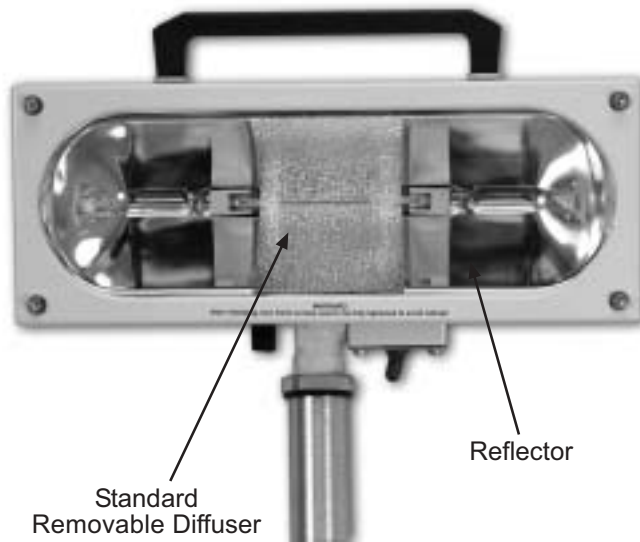

Fax: 215.957.0729  
Web: http://www.havis.com

**Magnafire 3000® provides a smooth beam pattern with NO hot spots!**

- Magnafire's reflector's optimum size and shape, rounded parabolic corners, and patented mirror finish projects the **most intense, brightest, and smoothest beam pattern available.**
- **Bulb changes are easier than ever** with the ability to re-lamp from the front (see figure A). Unlike extruded light fixtures, the Magnafire also has a modular field replaceable reflector.
- The Magnafire's superior die cast design eliminates many parts needed in an extruded fixture which makes it more **affordable.**
- With the lower wattage and subsequent low amp draw of the Magnafire, you have the ability to **add more to your apparatus and still have the power for operating other equipment.**
- **Get two lights in one!** All Magnafire fixtures come with a standard diffuser installed which can be removed to create two beam patterns from just one light! (see figure B)

Figure A

**Easy Bulb Change!**

In case of a broken bulb, the one-piece lens assembly makes bulb change quick and easy, especially in hard to reach locations.

Figure B

**2 Light Patterns from one light!**

\*All Havis-Shields light data done by an independent test laboratory; detailed results available upon request.

**The Leader in 12- Volt HID Lighting Technology**

**Scene lighting without a generator!**

Havis-Shields is pleased to introduce the next generation of emergency scene lighting technology: The 70-watt MetalHalide HID Magnafire 3000® light fixture. This new floodlight now makes it possible to light up your night time work scene directly from your 12 volt battery, eliminating the need for costly generators or inverters.