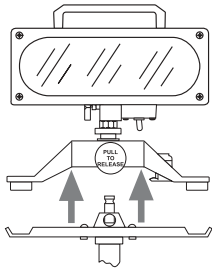

KR-__31DM*

Portable Demountable 12 Volt H.I.D.

- Portable Demountable model allows fixture to be removed from pole with a 700 Series portable light.
- H.I.D. 70 watt, 12VDC light fixture
- Hold-down assembly fastens light to permanently mounted baseplate.
- Can be mounted on any telescoping poles (100-500 and 800 series), (Not available on the 600 or 900 Series)
- On/ off switch standard
- Order plugs separately (page L15)

70 watts   6000   6 amps @ 12V   6000 hrs