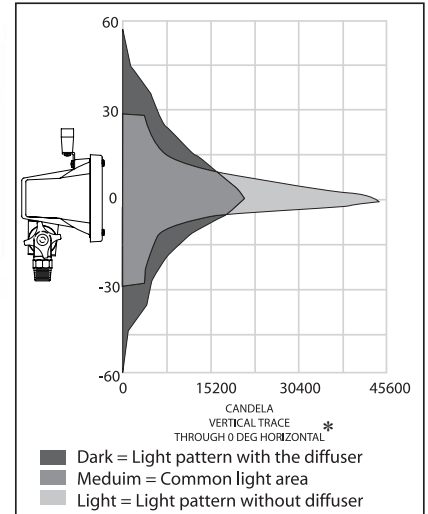

Figure A

**Easy Bulb Change!**

In case of a broken bulb, the one-piece lens assembly makes bulb change quick and easy, especially in hard to reach locations.

Figure B

**2 Light Patterns from one light!**

\*All Havis-Shields light data done by an independent test laboratory; detailed results available upon request.