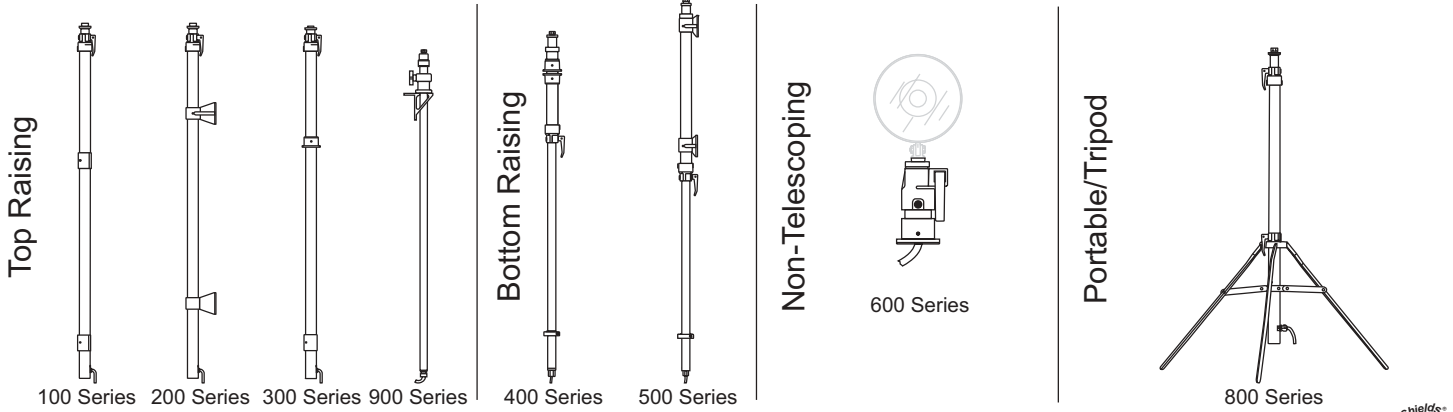

### Dual Fixtures

KR-FX-06-2  
Page L14

KR-FX-09-2  
Page L14

KR-FX-12-2  
Page L14

Pole/Mount	Page #	Part #	Part #	Part #	Part #	Part #	Part #
<b>Top Raising Pole</b>							
100 Flush Mount	L19	KR-106	KR-109	KR-112	KR-106-2	KR-109-2	KR-112-2
200-W/2 2" Offset	L19	KR-206-W/2	KR-209-W/2	KR-212-W/2	KR-206-2-W/2	KR-209-2-W/2	KR-212-2-W/2
200-W/4 4" Offset	L19	KR-206-W/4	KR-209-W/4	KR-212-W/4	KR-206-2-W/4	KR-209-2-W/4	KR-212-2-W/4
200-W/7 7" Offset	L19	KR-206-W/7	KR-209-W/7	KR-212-W/7	KR-206-2-W/7	KR-209-2-W/7	KR-212-2-W/7
300 Thru body	L19	KR-306	KR-309	KR-312	KR-306-2	KR-309-2	KR-312-2
900 Thru body	L19	CD-TP-I CD-KS-I-6	CD-TP-I CD-KS-I-9	CD-TP-I CD-KS-I	CD-TP-I CD-KS-II-6	CD-TP-I CD-KS-II-9	CD-TP-I CD-KS-II
<b>Bottom Raising Pole</b>							
400 Thru body	L20	KR-406	KR-409	KR-412	KR-406-2	KR-409-2	KR-412-2
500-W/2 2" Offset	L20	KR-506-W/2	KR-509-W/2	KR-512-W/2	KR-506-2-W/2	KR-509-2-W/2	KR-512-2-W/2
500-W/4 4" Offset	L20	KR-506-W/4	KR-509-W/4	KR-512-W/4	KR-506-2-W/4	KR-509-2-W/4	KR-512-2-W/4
500-W/7 7" Offset	L20	KR-506-W/7	KR-509-W/7	KR-512-W/7	KR-506-2-W/7	KR-509-2-W/7	KR-512-2-W/7
<b>Non-Telescoping Mount</b>							
600 Series	L23	KR-606	KR-609	KR-612	N/A	N/A	N/A
1300 Series	L23	N/A	N/A	N/A	N/A	N/A	N/A
1400 Series	L23	N/A	N/A	N/A	N/A	N/A	N/A
<b>Portable Tripod</b>							
700 Series	L21	N/A	N/A	N/A	N/A	N/A	N/A
800 Series	L21	KR-806	KR-809	KR-812	KR-806-2	KR-809-2	KR-812-2
<b>Remote Bottom Raising</b>							
1100 4" Offset	L20	N/A	N/A	N/A	N/A	N/A	N/A
1100 7" Offset	L20	N/A	N/A	N/A	N/A	N/A	N/A
1200 Thru-body	L20	N/A	N/A	N/A	N/A	N/A	N/A