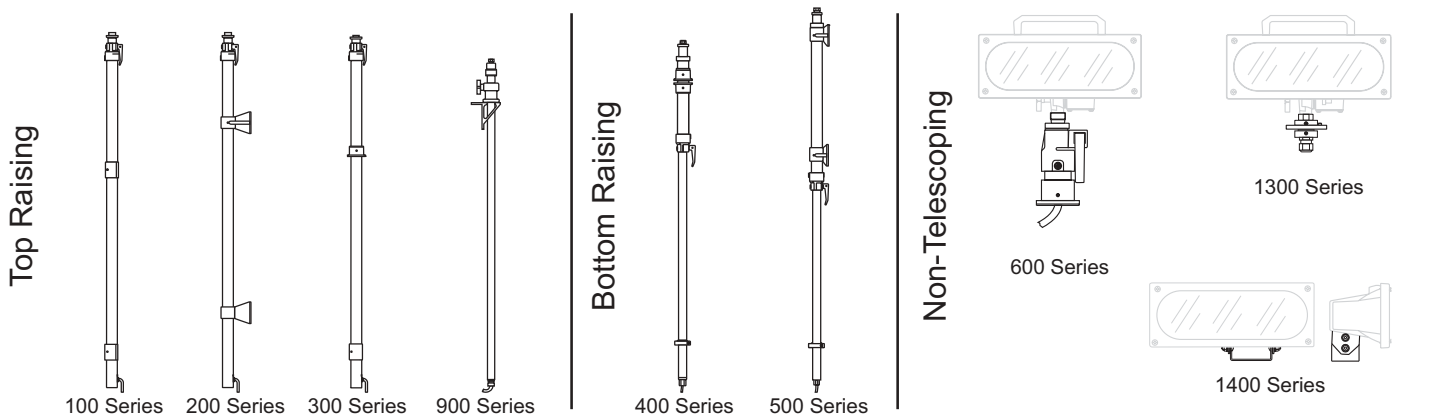

Pole/Mount	Page #	Part #	Part #	Part #	Part #	Part #	Part #	Part #
Top Raising Pole								
100 Flush Mount	L19	KR-131	KR-131-2	KR-131DM	KR-133	KR-136	KR-137	KR-139
200-W/2 2" Offset	L19	KR-231-W/2	KR-231-2-W/2	KR-231DM-W/2	KR-233-W/2	KR-236-W/2	KR-237-W/2	KR-239-W/2
200-W/4 4" Offset	L19	KR-231-W/4	KR-231-2-W/4	KR-231DM-W/4	KR-233-W/4	KR-236-W/4	KR-237-W/4	KR-239-W/4
200-W/7 7" Offset	L19	KR-231-W/7	KR-231-2-W/7	KR-231DM-W/7	KR-233-W/7	KR-236-W/7	KR-237-W/7	KR-239-W/7
300 Thru body	L19	KR-331	KR-331-2	KR-331DM	KR-333	KR-336	KR-337	KR-339
900 Thru body	L19	KR-931	N/A	N/A	KR-933	KR-936	KR-937	KR-939
Bottom Raising Pole								
400 Thru body	L20	KR-431	KR-431-2	KR-431DM	KR-433	KR-436	KR-437	KR-439
500-W/2 2" Offset	L20	KR-531-W/2	KR-531-2-W/2	KR-531DM-W/2	KR-533-W/2	KR-536-W/2	KR-537-W/2	KR-539-W/2
500-W/4 4" Offset	L20	KR-531-W/4	KR-531-2-W/4	KR-531DM-W/4	KR-533-W/4	KR-536-W/4	KR-537-W/4	KR-539-W/4
500-W/7 7" Offset	L20	KR-531-W/7	KR-531-2-W/7	KR-531DM-W/7	KR-533-W/7	KR-536-W/7	KR-537-W/7	KR-539-W/7
Non-Telescoping Mount								
600 Series	L23	KR-631	KR-631-2	N/A	KR-633	KR-636	KR-637	KR-639
1300 Series	L23	KR-1331	N/A	N/A	KR-1333	KR-1336	KR-1337	KR-1339
1400 Series	L23	KR-1431	N/A	N/A	KR-1433	KR-1436	KR-1437	KR-1439
Portable Tripod								
700 Series	L21	KR-731	N/A	N/A	KR-733	KR-736	KR-737	KR-739
800 Series	L21	KR-831	KR-831-2	KR-831DM	KR-833	KR-836	KR-837	KR-839
Remote Bottom Raising								
1100 4" Offset	L20	KR-1131	N/A	N/A	KR-1133	KR-1136	KR-1137	KR-1139
1100 7" Offset	L20	KR-1131-W/7	N/A	N/A	KR-1133-W/7	KR-1136-W/7	KR-1137-W/7	KR-1139-W/7
1200 Thru-body	L20	KR-1231	N/A	N/A	KR-1233	KR-1236	KR-1237	KR-1239

Kwik-Raze® Lighthoods

Kwik-Raze® Poles & Mounts

Collins Dynamics® Lights