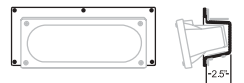

Recessed Body Mounts are available- (Magnafire only) see page L22