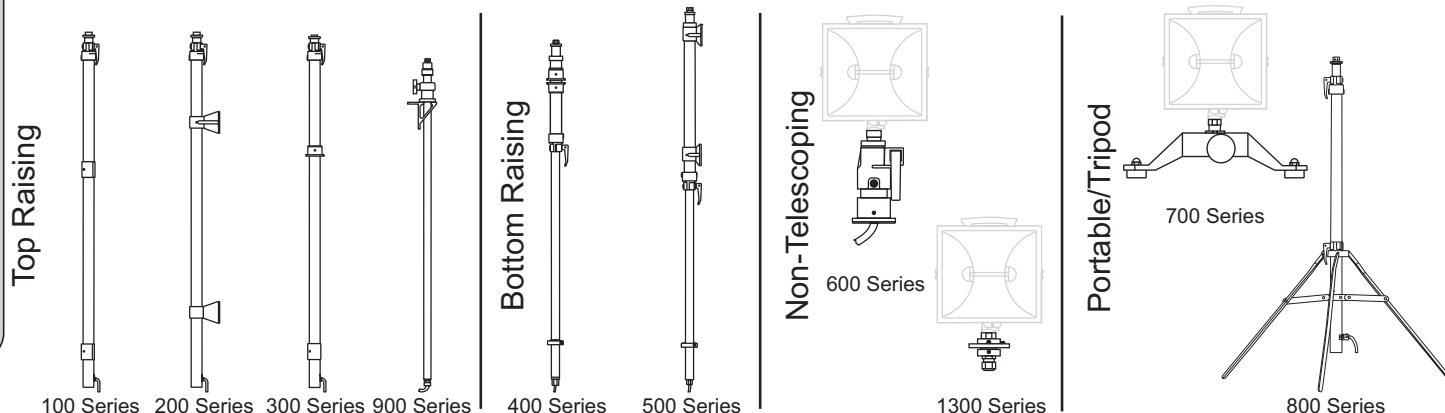

Pole/Mount	Page #	Part #	Part #	Part #	Part #	Part #	Part #	Part #
Top Raising Pole								
100 Flush Mount	L19	KR-105	KR-110	KR-115	KR-105-2	KR-105DM	KR-110DM	KR-115DM
200-W/2 2" Offset	L19	KR-205-W/2	KR-210-W/2	KR-215-W/2	KR-205-2-W/2	KR-205DM-W/2	KR-210DM-W/2	KR-215DM-W/2
200-W/4 4" Offset	L19	KR-205-W/4	KR-210-W/4	KR-215-W/4	KR-205-2-W/4	KR-205DM-W/4	KR-210DM-W/4	KR-215DM-W/4
200-W/7 7" Offset	L19	KR-205-W/7	KR-210-W/7	KR-215-W/7	KR-205-2-W/7	KR-205DM-W/7	KR-210DM-W/7	KR-215DM-W/7
300 Thru body	L19	KR-305	KR-310	KR-315	KR-305-2	KR-305DM	KR-310DM	KR-315DM
900 Thru body	L19	KR-905	KR-910	KR-915	N/A	N/A	N/A	N/A
Bottom Raising Pole								
400 Thru body	L20	KR-405	KR-410	KR-415	KR-405-2	KR-405DM	KR-410DM	KR-415DM
500-W/2 2" Offset	L20	KR-505-W/2	KR-510-W/2	KR-515-W/2	KR-505-2-W/2	KR-505DM-W/2	KR-510DM-W/2	KR-515DM-W/2
500-W/4 4" Offset	L20	KR-505-W/4	KR-510-W/4	KR-515-W/4	KR-505-2-W/4	KR-505DM-W/4	KR-510DM-W/4	KR-515DM-W/4
500-W/7 7" Offset	L20	KR-505-W/7	KR-510-W/7	KR-515-W/7	KR-505-2-W/7	KR-505DM-W/7	KR-510DM-W/7	KR-515DM-W/7
Non-Telescoping Mount								
600 Series	L23	KR-605	KR-610	KR-615	N/A	N/A	N/A	N/A
1300 Series	L23	KR-1305	KR-1310	KR-1315	N/A	N/A	N/A	N/A
1400 Series	L23	N/A	N/A	N/A	N/A	N/A	N/A	N/A
Portable Tripod								
700 Series	L21	KR-705	KR-710	KR-715	N/A	N/A	N/A	N/A
800 Series	L21	KR-805	KR-810	KR-815	KR-805-2	KR-805DM	KR-810DM	KR-815DM
Remote Bottom Raising								
1100 4" Offset	L20	N/A	N/A	N/A	N/A	N/A	N/A	N/A
1100 7" Offset	L20	N/A	N/A	N/A	N/A	N/A	N/A	N/A
1200 Thru-body	L20	N/A	N/A	N/A	N/A	N/A	N/A	N/A