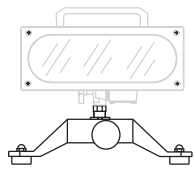

Kwik-Raze® Lighthoods

Kwik-Raze® Poles & Mounts

Collins Dynamics® Lights

Portable/Tripod

700 Series