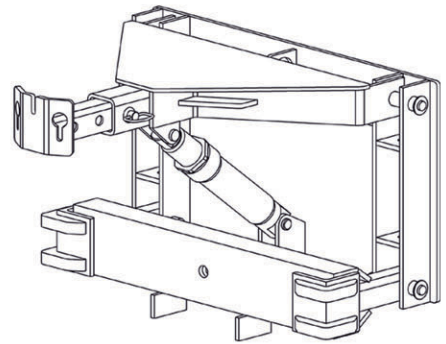

Henke Manufacturing Corporation

Distributed By:

Made in the USA
For Over 80 Years

Henke Truck Hitches

UQH - Universal Quick Hitch ▲

QCP - Low Profile QCP Loop ▲

DIN Hitch - Low Profile Bumper Hitch ▲

QL-LP - Quick Link Low Profile ▲

UH-LP-T - Universal Hitch Low Profile w/ Tilt ▲

Low Profile Bumper to Axle Hitch ▼

Additional Truck Hitch options available for custom installations.

Built Tough - Built to Last!

3070 Wilson • Leavenworth, KS 66048 • (913) 682-9000 • Fax (913) 682-0300 • www.henkemfg.com