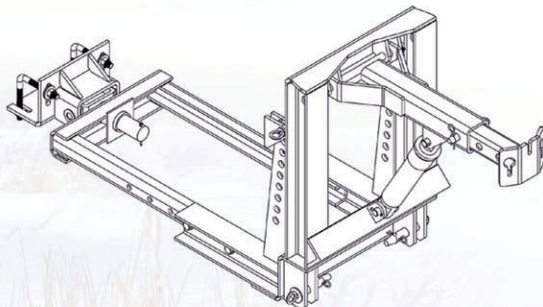

Henke Manufacturing Corporation

Distributed By:

Made in the USA
For Over 80 Years

Henke Truck Hitches

UQH - Universal Quick Hitch ▲

QCP - Low Profile QCP Loop ▲

DIN Hitch - Low Profile Bumper Hitch ▲

QL-LP - Quick Link Low Profile ▲

UH-LP-T - Universal Hitch Low Profile w/ Tilt ▲

Low Profile Bumper to Axle Hitch ▼

Additional Truck Hitch options available for custom installations.

Built Tough - Built to Last!

3070 Wilson • Leavenworth, KS 66048 • (913) 682-9000 • Fax (913) 682-0300 • www.henkemfg.com