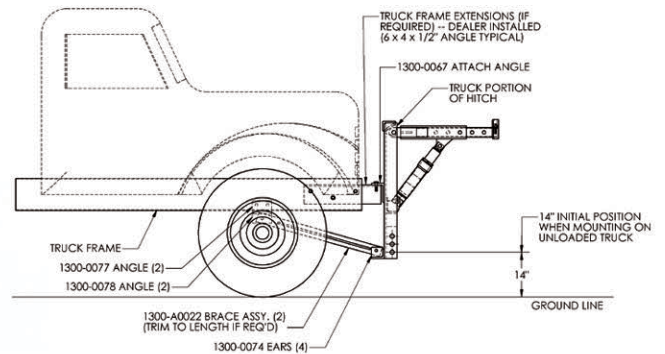

Henke Manufacturing Corporation

Distributed By:

Made in the USA
For Over 80 Years

Henke Truck Hitches

UQH - Universal Quick Hitch ▲

QCP - Low Profile QCP Loop ▲

DIN Hitch - Low Profile Bumper Hitch ▲

QL-LP - Quick Link Low Profile ▲

UH-LP-T - Universal Hitch Low Profile w/ Tilt ▲

Low Profile Bumper to Axle Hitch ▼

Additional Truck Hitch options available for custom installations.

Built Tough - Built to Last!

3070 Wilson • Leavenworth, KS 66048 • (913) 682-9000 • Fax (913) 682-0300 • www.henkemfg.com