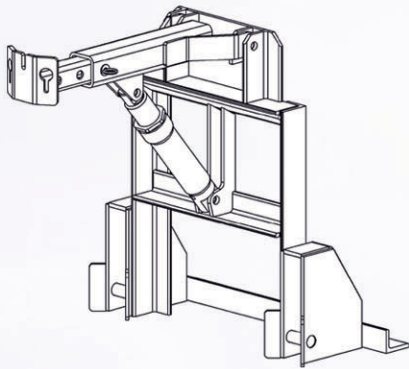

Henke Manufacturing Corporation

Distributed By:

Made in the USA
For Over 80 Years

Henke Truck Hitches

UQH - Universal Quick Hitch ▲

QCP - Low Profile QCP Loop ▲

DIN Hitch - Low Profile Bumper Hitch ▲

QL-LP - Quick Link Low Profile ▲

UH-LP-T - Universal Hitch Low Profile w/ Tilt ▲

Low Profile Bumper to Axle Hitch ▼

Additional Truck Hitch options available for custom installations.

Built Tough - Built to Last!

3070 Wilson • Leavenworth, KS 66048 • (913) 682-9000 • Fax (913) 682-0300 • www.henkemfg.com