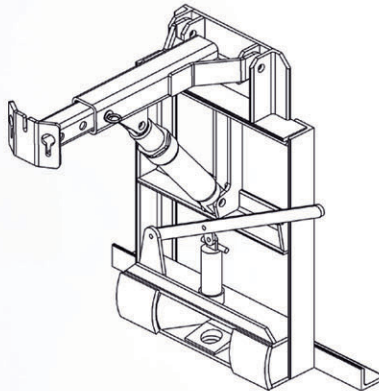

Henke Manufacturing Corporation

Distributed By:

Made in the USA
For Over 80 Years

Henke Truck Hitches

UQH - Universal Quick Hitch ▲

QCP - Low Profile QCP Loop ▲

DIN Hitch - Low Profile Bumper Hitch ▲

QL-LP - Quick Link Low Profile ▲

UH-LP-T - Universal Hitch Low Profile w/ Tilt ▲

Low Profile Bumper to Axle Hitch ▼

Additional Truck Hitch options available for custom installations.

Built Tough - Built to Last!

3070 Wilson • Leavenworth, KS 66048 • (913) 682-9000 • Fax (913) 682-0300 • www.henkemfg.com