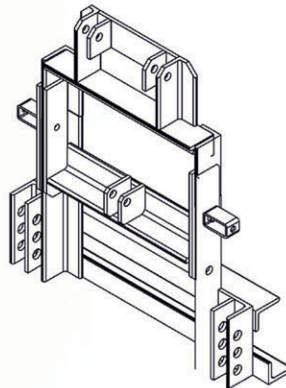

Henke Manufacturing Corporation

Distributed By:

Made in the USA
For Over 80 Years

Henke Truck Hitches

UQH - Universal Quick Hitch ▲

QCP - Low Profile QCP Loop ▲

DIN Hitch - Low Profile Bumper Hitch ▲

QL-LP - Quick Link Low Profile ▲

UH-LP-T - Universal Hitch Low Profile w/ Tilt ▲

Low Profile Bumper to Axle Hitch ▼

Additional Truck Hitch options available for custom installations.

Built Tough - Built to Last!

3070 Wilson • Leavenworth, KS 66048 • (913) 682-9000 • Fax (913) 682-0300 • www.henkemfg.com