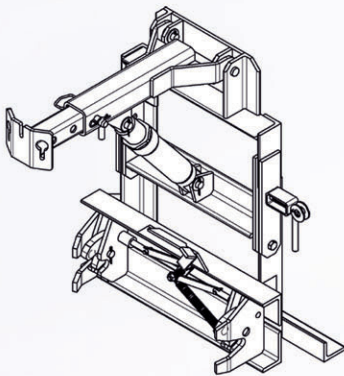

Henke Manufacturing Corporation

Distributed By:

Made in the USA
For Over 80 Years

Henke Truck Hitches

UQH - Universal Quick Hitch ▲

QCP - Low Profile QCP Loop ▲

DIN Hitch - Low Profile Bumper Hitch ▲

QL-LP - Quick Link Low Profile ▲

UH-LP-T - Universal Hitch Low Profile w/ Tilt ▲

Low Profile Bumper to Axle Hitch ▼

Additional Truck Hitch options available for custom installations.

Built Tough - Built to Last!

3070 Wilson • Leavenworth, KS 66048 • (913) 682-9000 • Fax (913) 682-0300 • www.henkemfg.com