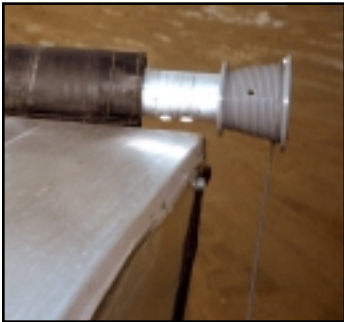

# Sidewinder Roll Tarp System Electric Model

**New!**

Easy Operation - simply turn a switch.

No straps or tie downs.

Aluminum front and rear caps.

Front and rear tension control keeps tarp rolling evenly.

## Tension control

Tension is applied to the front the rear of the tarp using extension springs along with beveled pulleys to maintain a constant and uniform pressure to keep your tarp rolling evenly.

## Electric Motor

Now even when you're strapped for time, covering your trailer is quick and easy with the Electric Sidewinder Roll Tarp from Aero Industries. There's no straps or tie-downs to tie up your valuable time. Just turn a switch and roll the tarp across your trailer.

## Kwik-off Nylon Roll Stop

More durable than metal roll stops. Unique design saves valuable installation time.

- Manual models also available.
- 18 oz. and 22 oz durable vinyl coated polyester.
- Aluminum and fabric end caps.